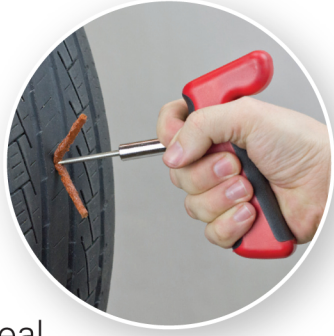

# EMERGENCY PUNCTURE REPAIR KIT

- Includes 31 Inc. genuine 12-361 string-type inserts
- Temporary repairs seal the injury by compression
- Great for emergency repair when a full-service facility is not available

### 12-353 INCLUDES:

- 50 Pieces 12-361
- 1 Each: 14-219, 14-221, 14-217R Replacement Needle
- 1 Jar Lubricant
- 1 Razor Knife
- Repair Guide

**14-219 Heavy-Duty Composite Insert Tool**

- XL Pistol Grip Design, Weighted Handle with Metal Core
- Composite Plastic and Maxi-Effective Rubber Grip
- Replaceable Needle